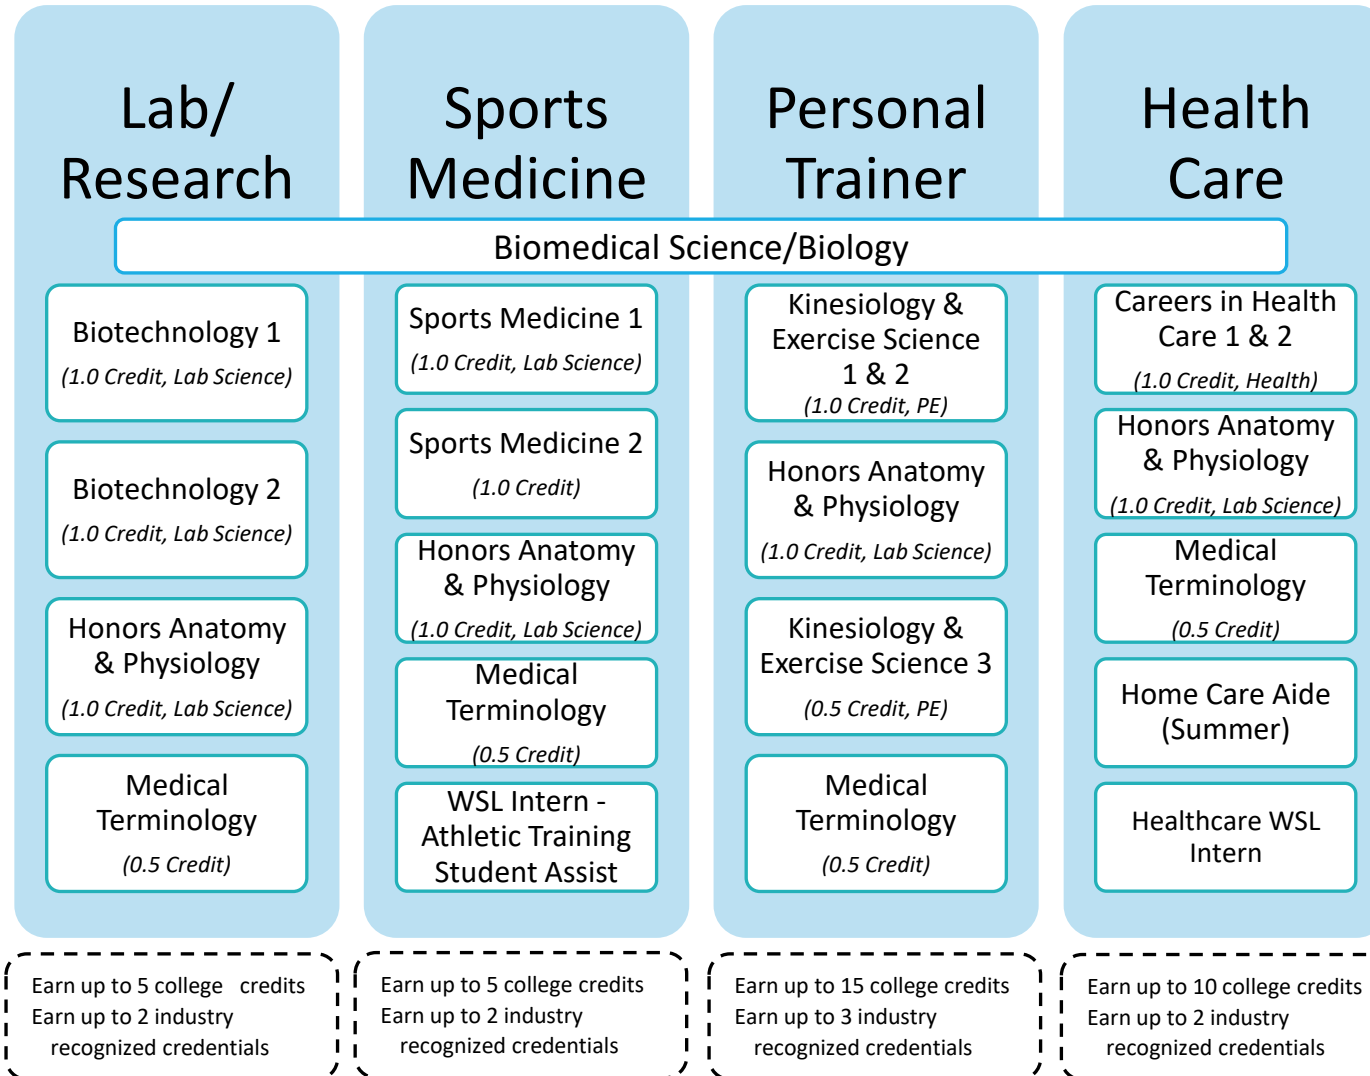

Healthcare Pathways

By the Numbers:

475

RSD students who indicated interest in a health science-related career

550

RSD students currently taking a health science-related CTE course